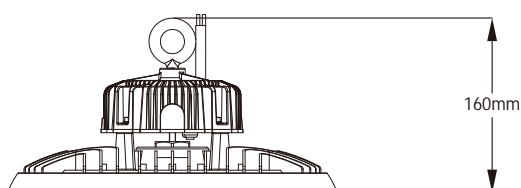

## ▼ LIGHT DISTRIBUTION CURVE

120°

90°

60°

45°

**Remark:**

120°/60°/90° for Both sizes

45° for Dia.300\*H160 mm only

## ▼ DIMENSIONS(MM)

80-100-120W-150w

φ 265mm

200W

φ 300mm