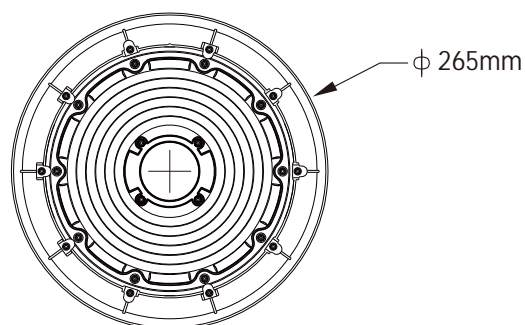

## ▼ LIGHT DISTRIBUTION CURVE

120°

90°

60°

45°

**Remark:**

120°/60°/90° for Both sizes

45° for Dia.300\*H160 mm only

## ▼ DIMENSIONS(MM)

80-100-120W-150w

φ 265mm

200W

φ 300mm