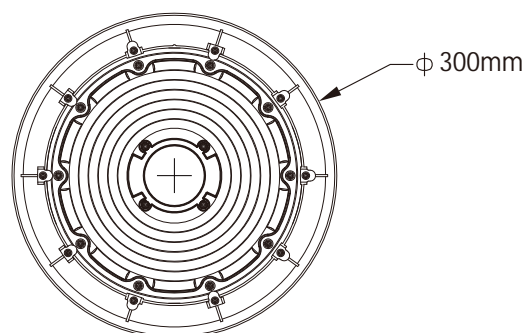

## ▼ LIGHT DISTRIBUTION CURVE

120°

90°

60°

45°

**Remark:**

120°/60°/90° for Both sizes

45° for Dia.300\*H160 mm only

## ▼ DIMENSIONS(MM)

80-100-120W-150w

φ 265mm

200W

φ 300mm