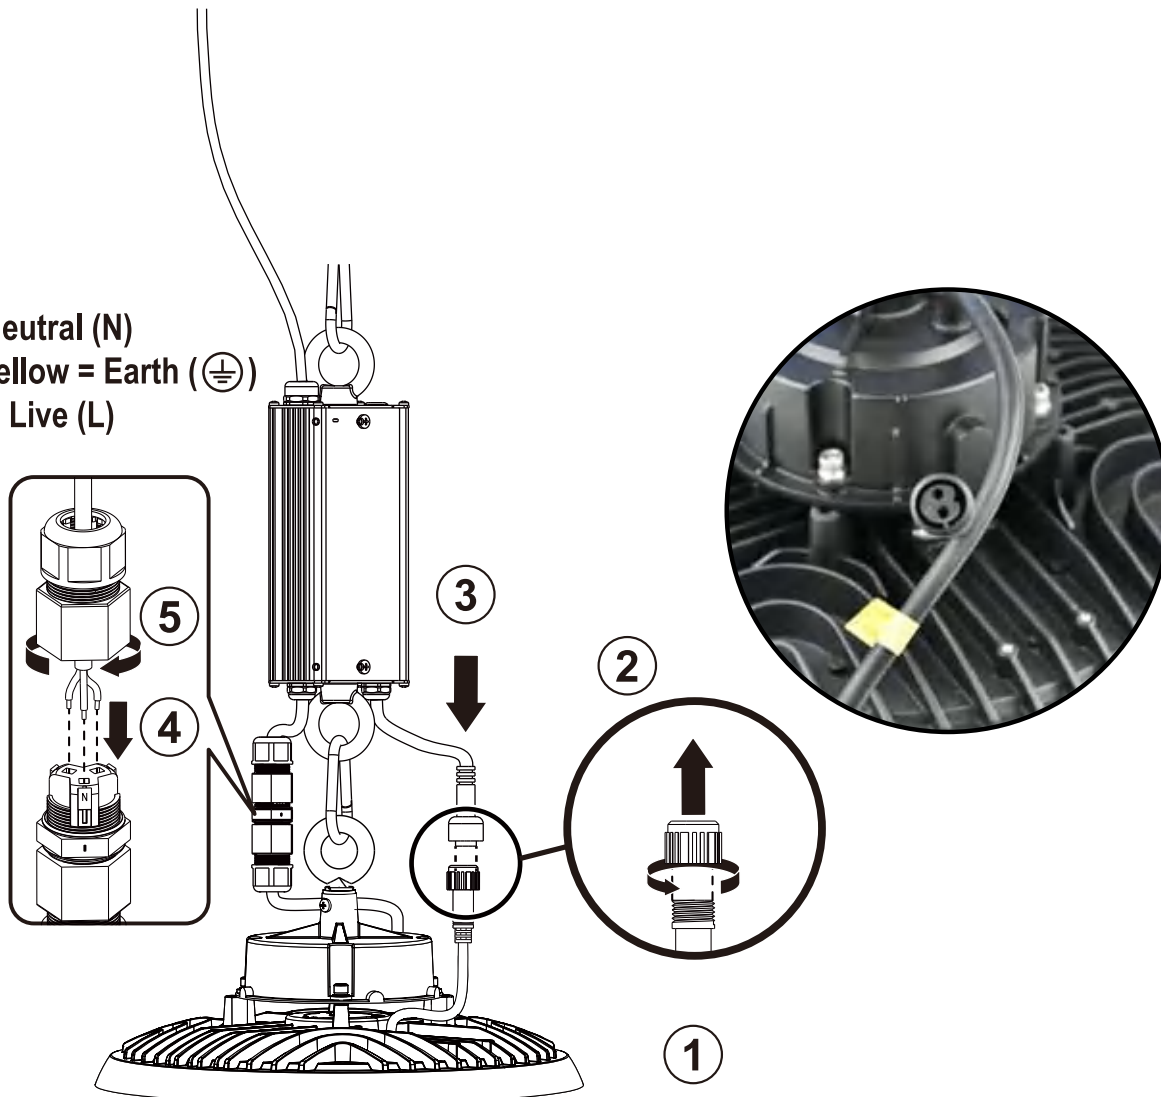

MK6 UFO

▼ CHARACTERISTICS

Blue = Neutral (N)
Green/Yellow = Earth ($\oplus$)
Brown = Live (L)