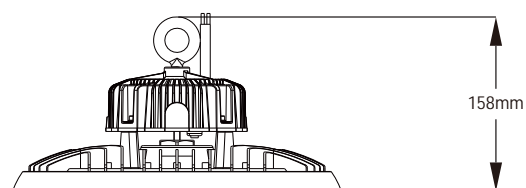

## ▼ LIGHT DISTRIBUTION CURVE

120°

90°

60°

45°

**Remark:**

120°/60°/90° for Both sizes

45° for Dia.300\*H160 mm only

## ▼ DIMENSIONS(MM)

80-100-120W-150w

φ 265mm

200W

φ 300mm