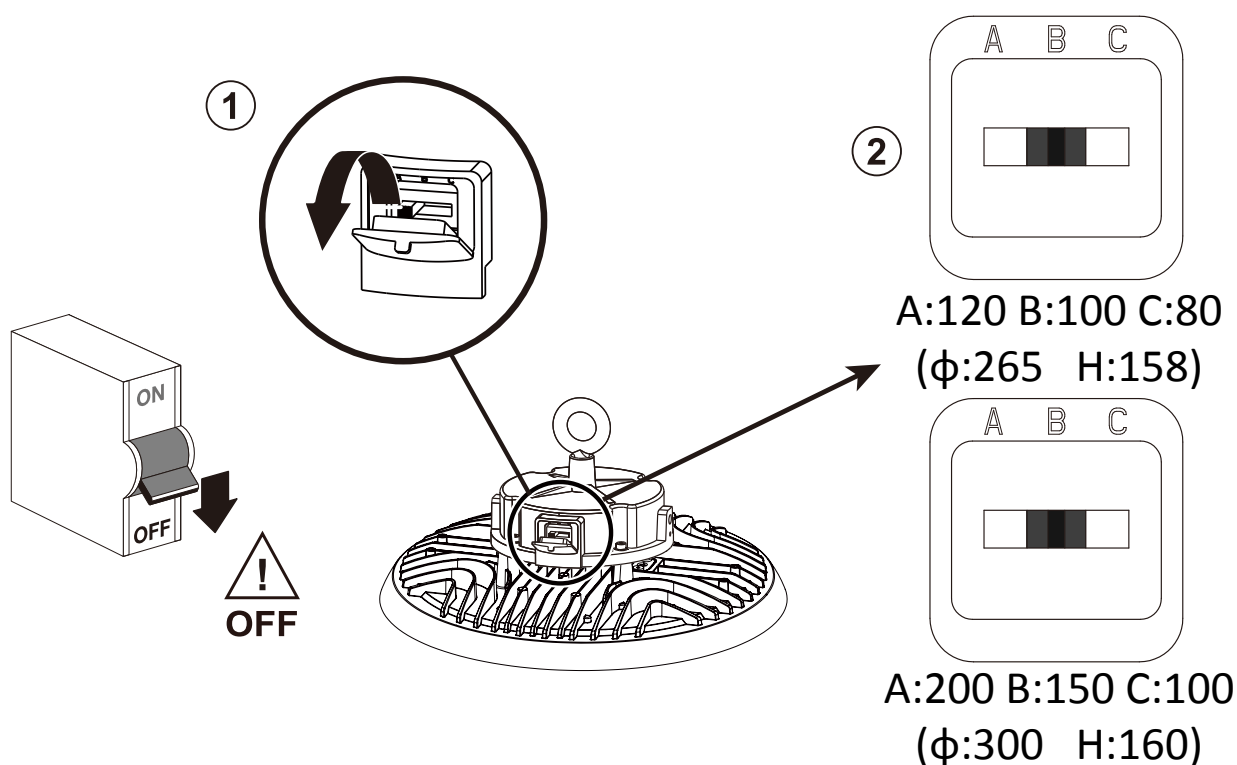

▼ POWER SELECTED